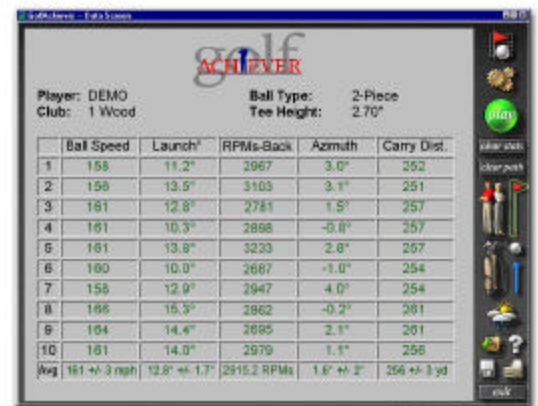

REPORTED DATA

- Ball speed
- Launch angle
- Azimuth
- Carry distance
- Back spin
- Side spin
- Flight time
- Off line
- Max height
- Distance to pin and more!

SCREEN SHOTS

Analysis Screen

G.A. VAS
COMPATIBLE